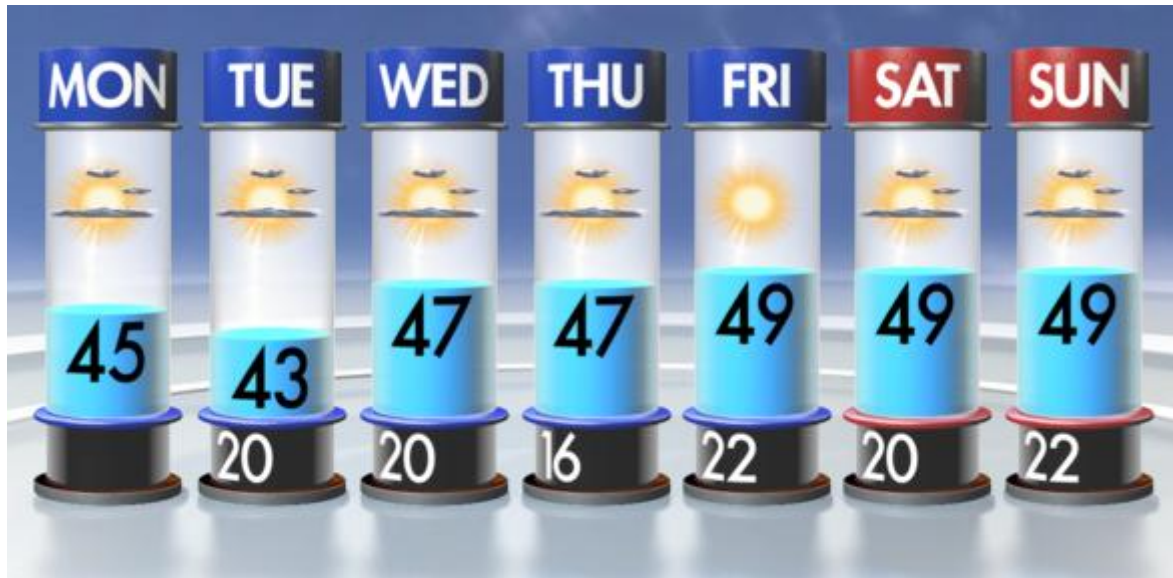

Lake Tahoe This Week

Week commencing 1/30/2012

weather

cruise

MON	TUE	WED	THU	FRI	SAT	SUN
12:00pm Tahoe Queen Emerald Bay	7:30am Tahoe Queen Ski Shuttle	1:00pm M.S. Dixie II Emerald Bay	7:30am Tahoe Queen Ski Shuttle	1:00pm M.S. Dixie II Emerald Bay	1:00pm M.S. Dixie II Emerald Bay	1:00pm M.S. Dixie II Emerald Bay
	11:30am North Shore Sightseeing	6:00pm Tahoe Queen Après Ski	11:30am North Shore Sightseeing		6:00pm M.S. Dixie II Dinner Cruise	
	1:00pm M.S. Dixie II Emerald Bay		1:00pm M.S. Dixie II Emerald Bay			